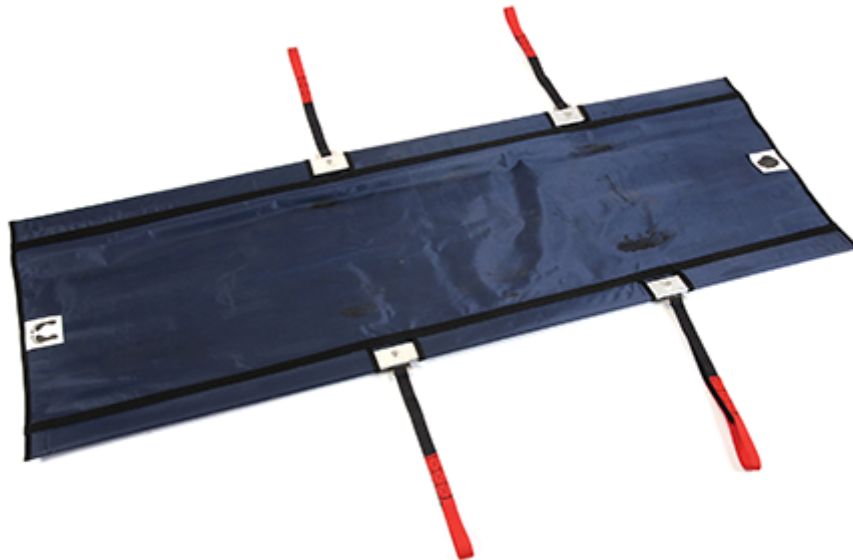

Oxford Canvas Stretcher

Product Images

Description

FEATURES

- Takes up relatively little space during use & when in storage
- Canvas element can be laundered in a washing machine at up to 85°C
- Safe working load 227kg (when used with the Oxford stretcher adjustment cradle)

STANDARD COLOURS

- Blue