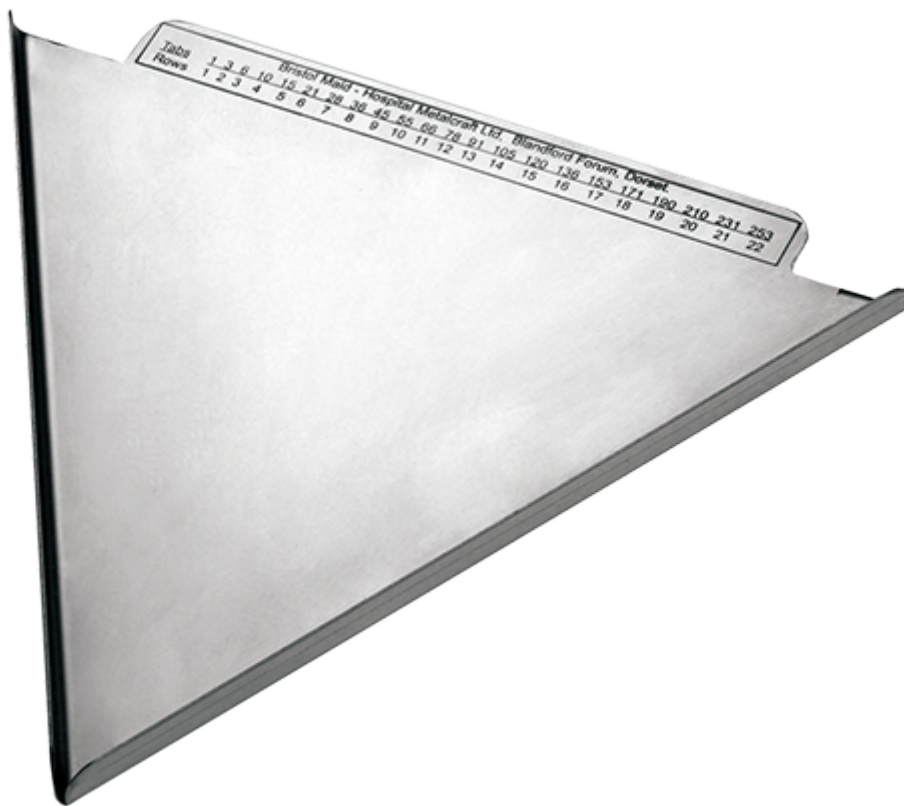

## Triangular stainless steel tablet counter

### Product Images

### Description

- Triangular stainless steel tablet counter
- Etched legend to interpret rows (max 22) into number of tablets

## Additional Information

---

Specification

0.15kg