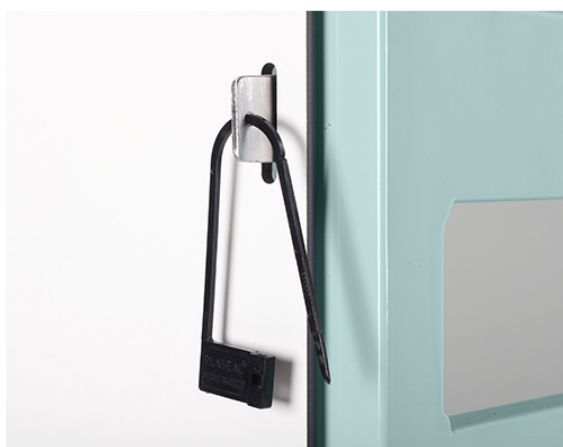

Security Seal Lock

Product Images

Description

FEATURES

- Accepts standard plastic security seals (order separately)

Product Options

Code	Description
CTD1/08SS	Low Level, Single Column, Solid Grade Laminate
CTDC1/08SS	Low Level, Single Column, Clear Acrylic
CTD2/08SS	Low Level, Double Column, Solid Grade Laminate
CTD1/10SS	Standard Level, Single Column, Solid Grade Laminate
CTDC1/10SS	Standard Level, Single Column, Clear Acrylic